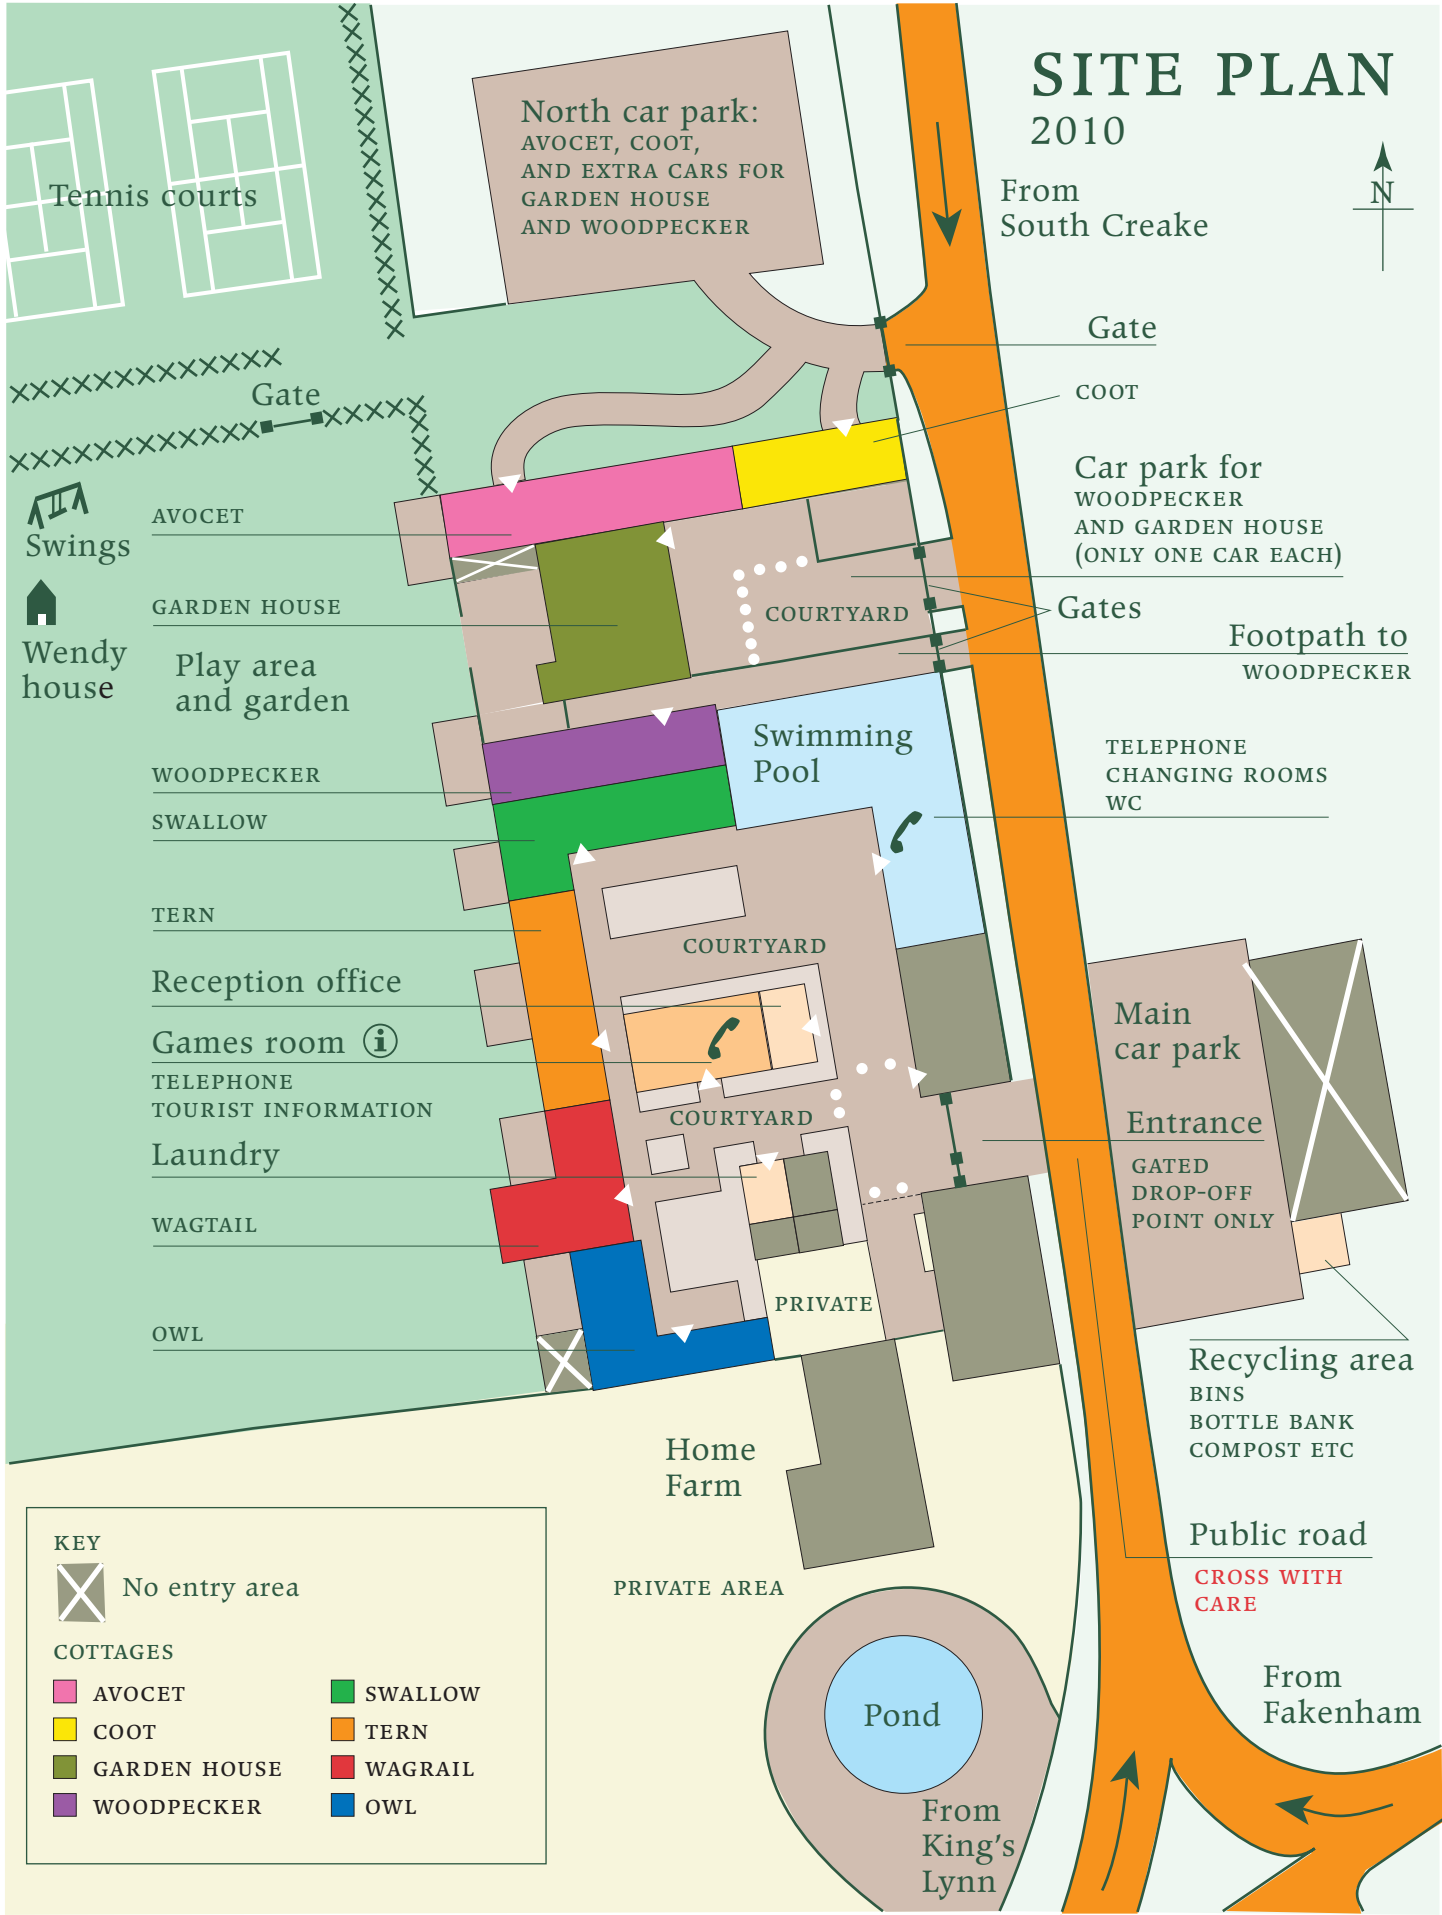

SITE PLAN 2010

KEY

No entry area

COTTAGES

AVOCET

COOT

GARDEN HOUSE

WOODPECKER

SWALLOW

TERN

WAGRAIL

OWL

From South Creake

Gate

COOT

Car park for WOODPECKER AND GARDEN HOUSE (ONLY ONE CAR EACH)

Gates

Footpath to WOODPECKER

COURTYARD

Swimming Pool

TELEPHONE CHANGING ROOMS WC

COURTYARD

Reception office

Games room **i**

TELEPHONE TOURIST INFORMATION

Laundry

Main car park

Entrance

GATED DROP-OFF POINT ONLY

Recycling area
BINS
BOTTLE BANK
COMPOST ETC

Public road

CROSS WITH CARE