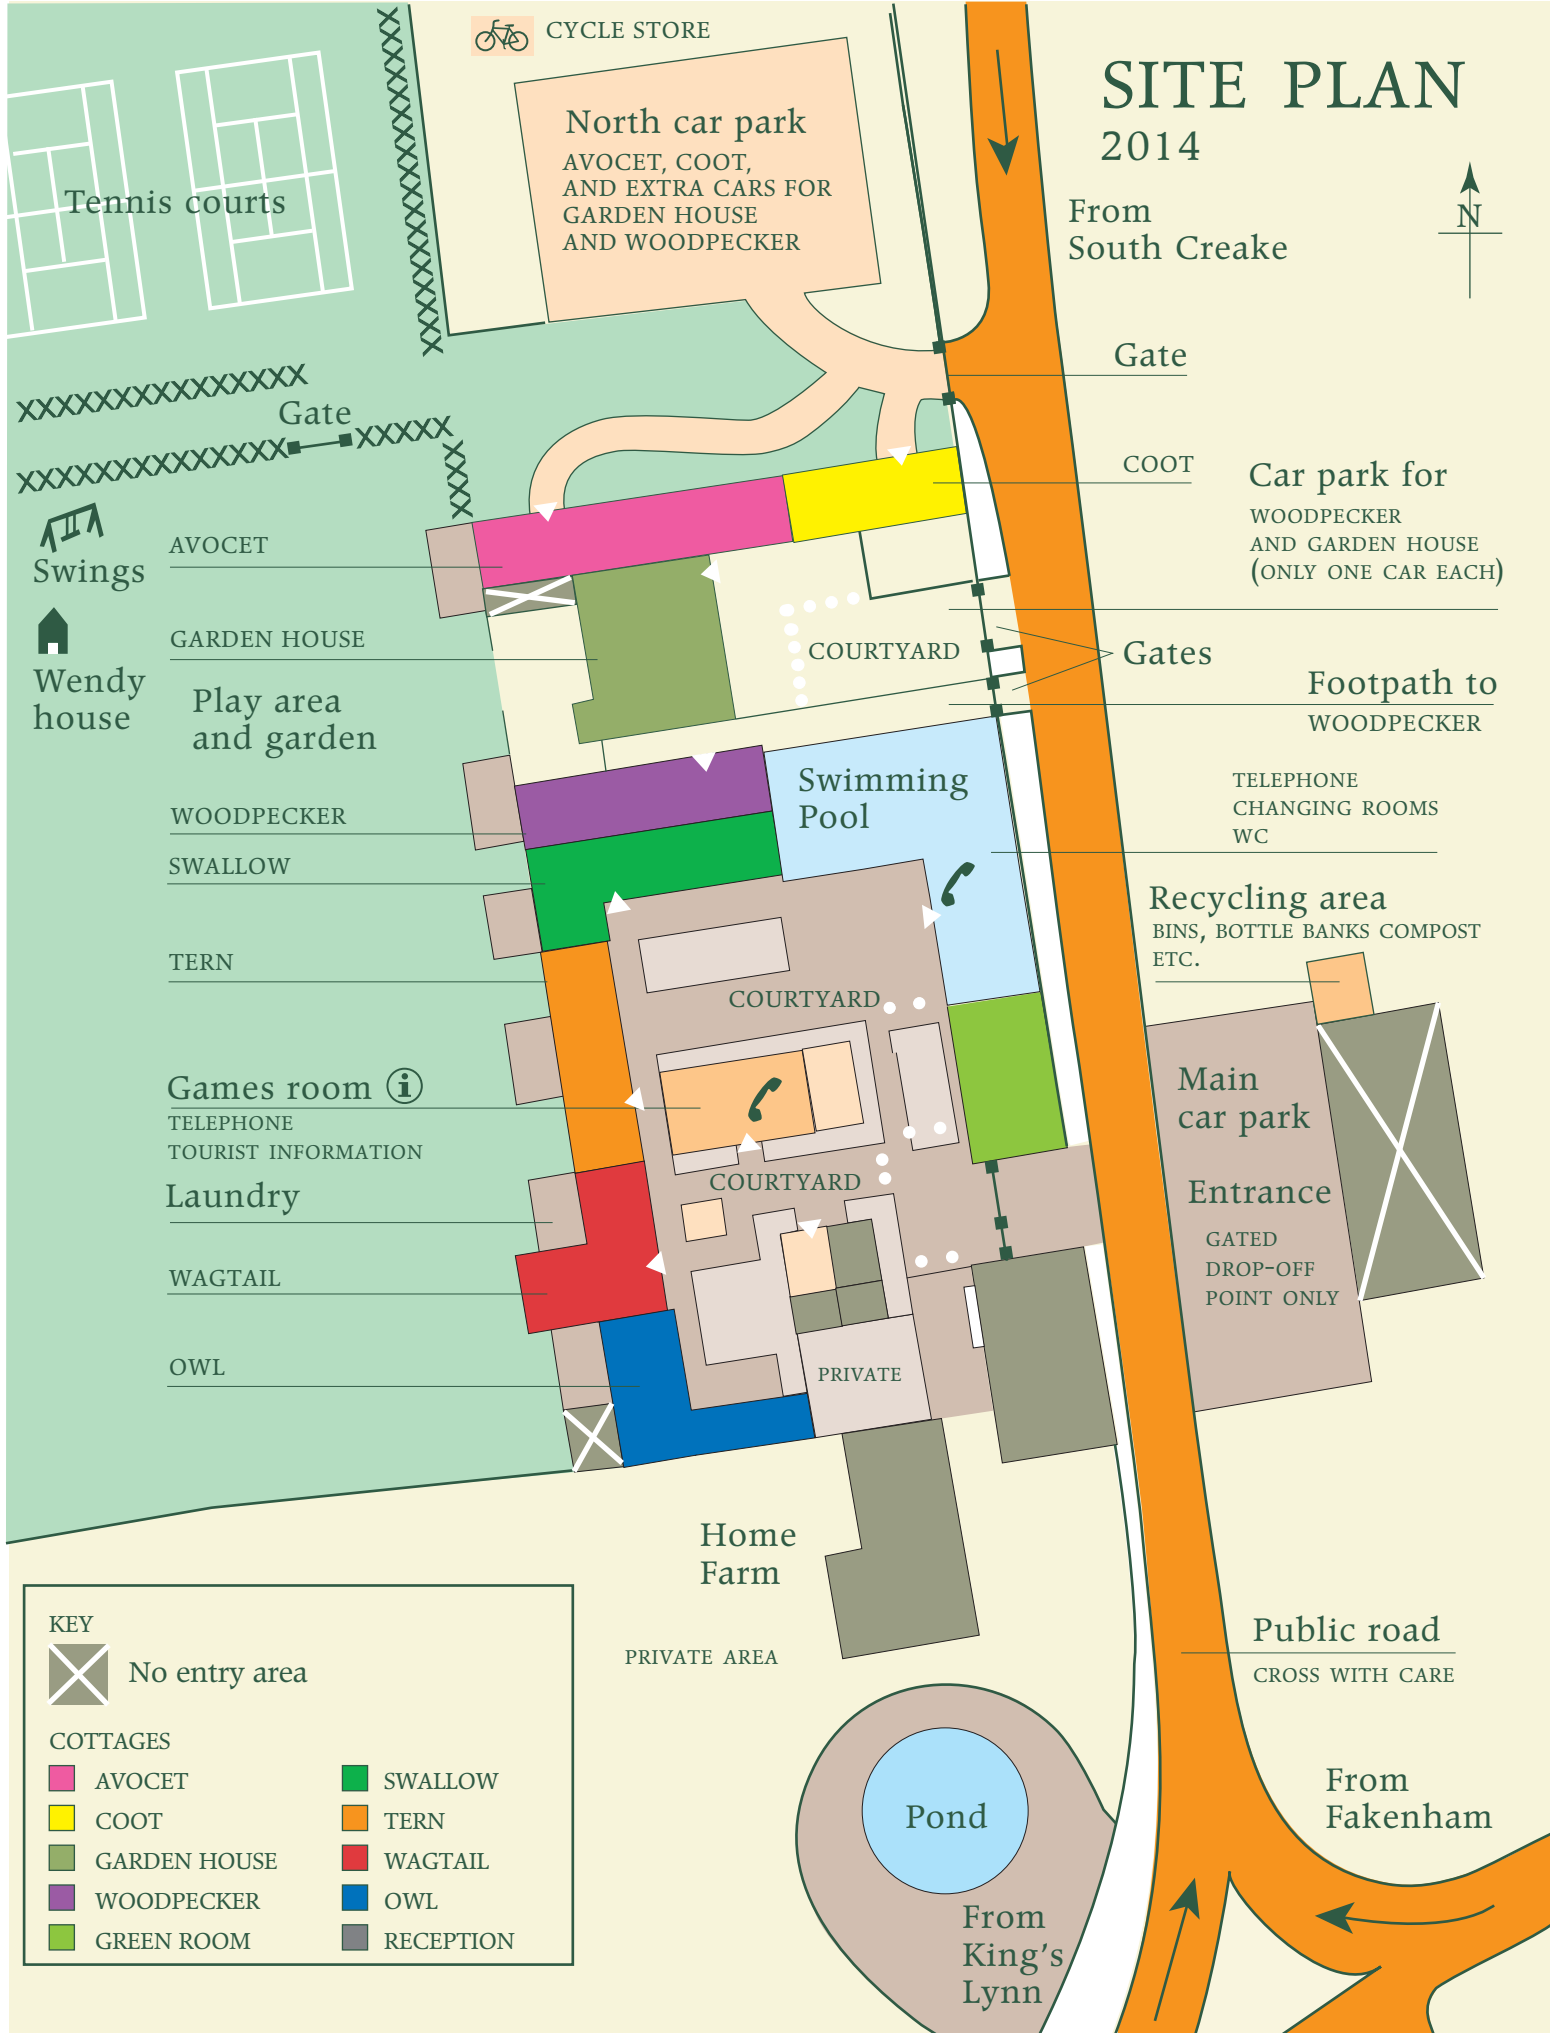

# SITE PLAN 2014

CYCLE STORE

North car park  
AVOCET, COOT,  
AND EXTRA CARS FOR  
GARDEN HOUSE  
AND WOODPECKER

Tennis courts

From  
South Creake

Gate

COOT

Car park for  
WOODPECKER  
AND GARDEN HOUSE  
(ONLY ONE CAR EACH)

Swings

AVOCET

GARDEN HOUSE

COURTYARD

Gates

Footpath to  
WOODPECKER

Wendy house

Play area  
and garden

Main  
car park

Laundry

Entrance

WAGTAIL

COURTYARD

GATED  
DROP-OFF  
POINT ONLY

OWL

PRIVATE

Home  
Farm

Public road  
CROSS WITH CARE

PRIVATE AREA

Pond

From  
Fakenham

From  
King's  
Lynn

KEY

No entry area